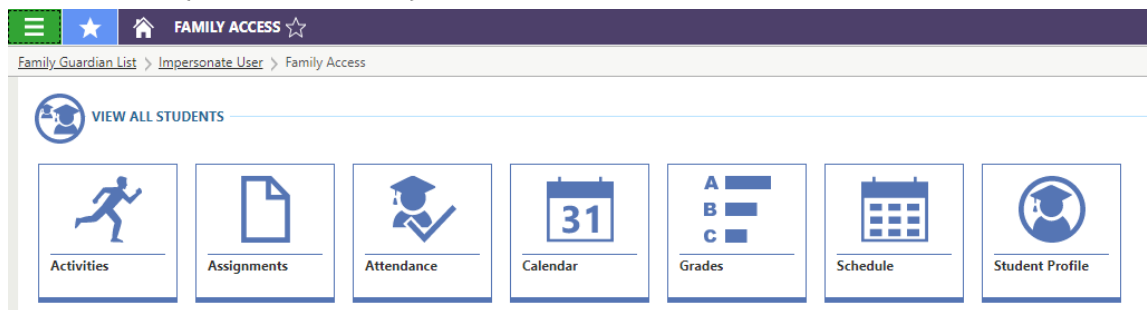

# Skyward Family Access

Skyward/Qmlativ access is now available for families!

In Skyward you will have access to your scholar's:

- Activities
- Assignments
- Attendance
- Calendar
- Grades
- Schedule
- Student Profile (student information)